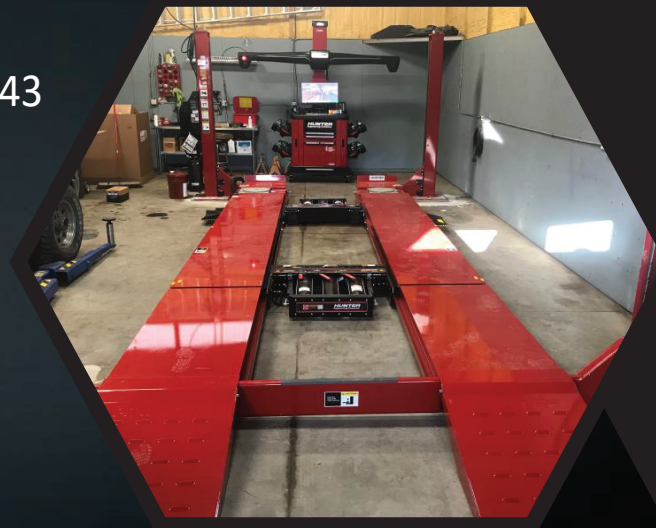

(650) 215-6571
2570 Leghorn St. Unit 2
Mountain View Ca. 94043

Now offering alignment services. Up to 18,000 lbs vehicles. Including dual rear wheel vehicles.

Under 9 ft tall due to door clearance.

Latest Hunter Aligner Alignments Done by Hunter Trained Technician

Experienced in Finding Bent Components

On the corner of Leghorn and San Antonio